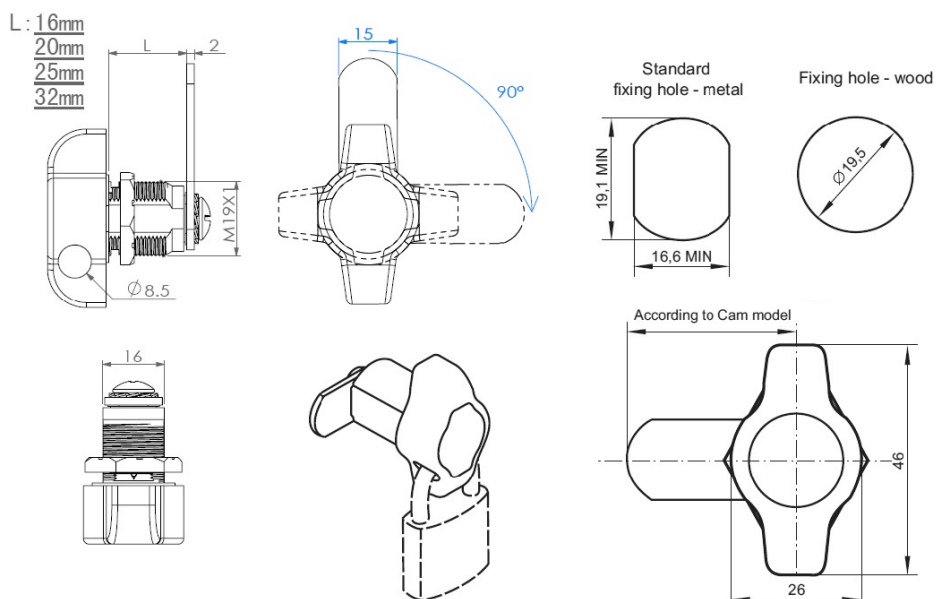

PRODUCT SHEET

Description:

Padlockable Cam Lock #300L, 90DG, $\varnothing 19 \times 32$ mm, CPL, Cam A04, Straight C/E: 40 mm, NO Anti Rotating Plate

Item number:

14.04.589-7

Units	Box	Carton	HS Code	Barcode
Pcs.	15	150	8301300000	
				5704866469197